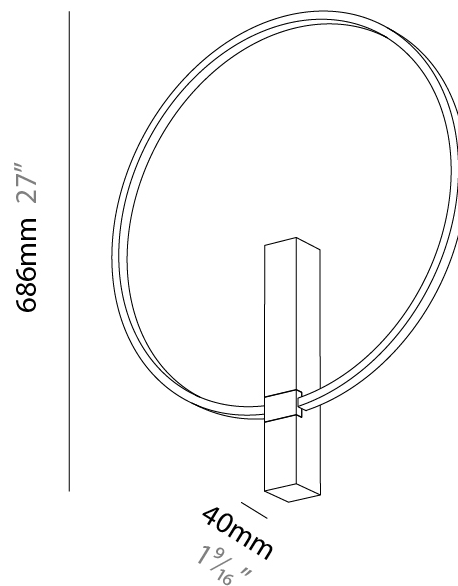

Ø608mm 23 ¹⁵/₁₆"