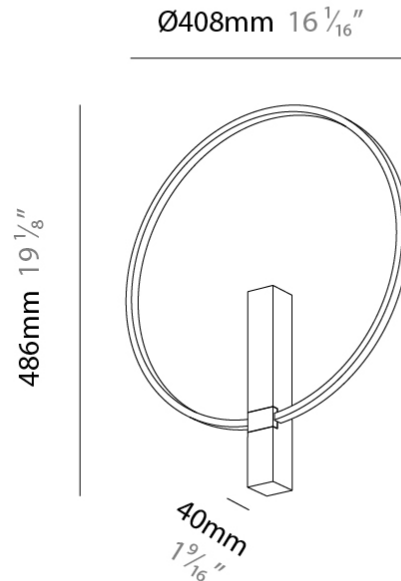

JUST BLACK HALO SURFACE

A33381- -

base number   LED   Color
                         Dimming   Temperature

1. To build a product code in our configurator select the specify button on the base model # product page
2. To build a manual product code on this datasheet choose from the options listed below in blue font and add the suffix to the base model #

GENERAL

Series: Just Black Halo
Partner: Prolicht
Division: Architectural
Installation: Surface
Product Type: Wall Surface
Mounting Location: Wall
Light Distribution: Indirect

PHYSICAL

Shape: Round
Diameter (mm): 408
Diameter (in): 16 1/16
Width (mm): 40
Width (in): 1 9/16
Height (mm): 486
Height (in): 19 1/8
Diffuser: PMMA - Opal
Fixture Finish: BLK
Fixture Material: Aluminum

ELECTRICAL

Lamp Type: LED (Zhaga Standard)
Input Wattage (W): 14
Total Output Wattage (W): 12
Dimming: [Non-Dimming / Phase Dimming (120Vac only) / 0-10V Dimming](#)
Driver Included: No
Driver Location: Integrated
Driver Type: Constant Current - Universal
Driver Class: Class 2
Input Voltage (V): 120 - 277
Constant Current (MA): 350
Upon Request: Remote : 0-10V Dimming

LED

[Color Temperature (°K): 2700 / 3000](#)
Max. Delivered Lumen (lm): 336 / 349
Nominal Lumen (lm): 336 / 349
CRI: >94 CRI
Lamp Life (hrs): 50000

OPTICAL

Beam Angle: 110

RATINGS AND CERTIFICATIONS

Certified By: CSA Certified to UL and CSA Standards
IP rating: IP20

PROJECT
TYPE
SPECIFIER
QUANTITY
DATE