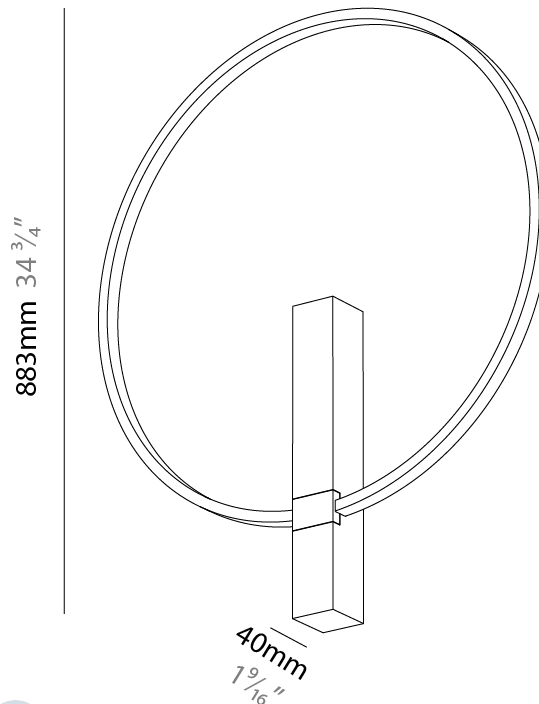

Shape: Round  
 Diameter (mm): 608  
 Diameter (in): 23 <sup>15</sup>/<sub>16</sub>"  
 Width (mm): 40  
 Width (in): 19/16  
 Height (mm): 686  
 Height (in): 27  
 Diffuser: PMMA - Opal  
 Fixture Finish: BLK  
 Fixture Material: Aluminum

### PHYSICAL

Shape: Round  
 Diameter (mm): 808  
 Diameter (in): 31 <sup>13</sup>/<sub>16</sub>  
 Width (mm): 40  
 Width (in): 19/16  
 Height (mm): 883  
 Height (in): 34 <sup>3</sup>/<sub>4</sub>  
 Diffuser: PMMA - Opal  
 Fixture Finish: BLK  
 Fixture Material: Aluminum

### OPTICAL

Beam Angle: 110

Ø808mm 31 <sup>13</sup>/<sub>16</sub> "