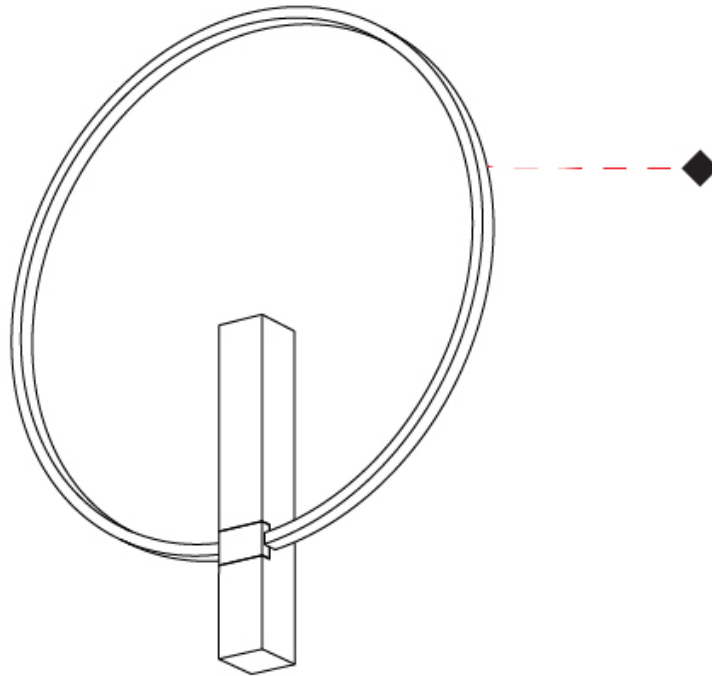

JUST BLACK HALO SURFACE

A33381-

PROJECT	_____
TYPE	_____
SPECIFIER	_____
QUANTITY	_____
DATE	_____